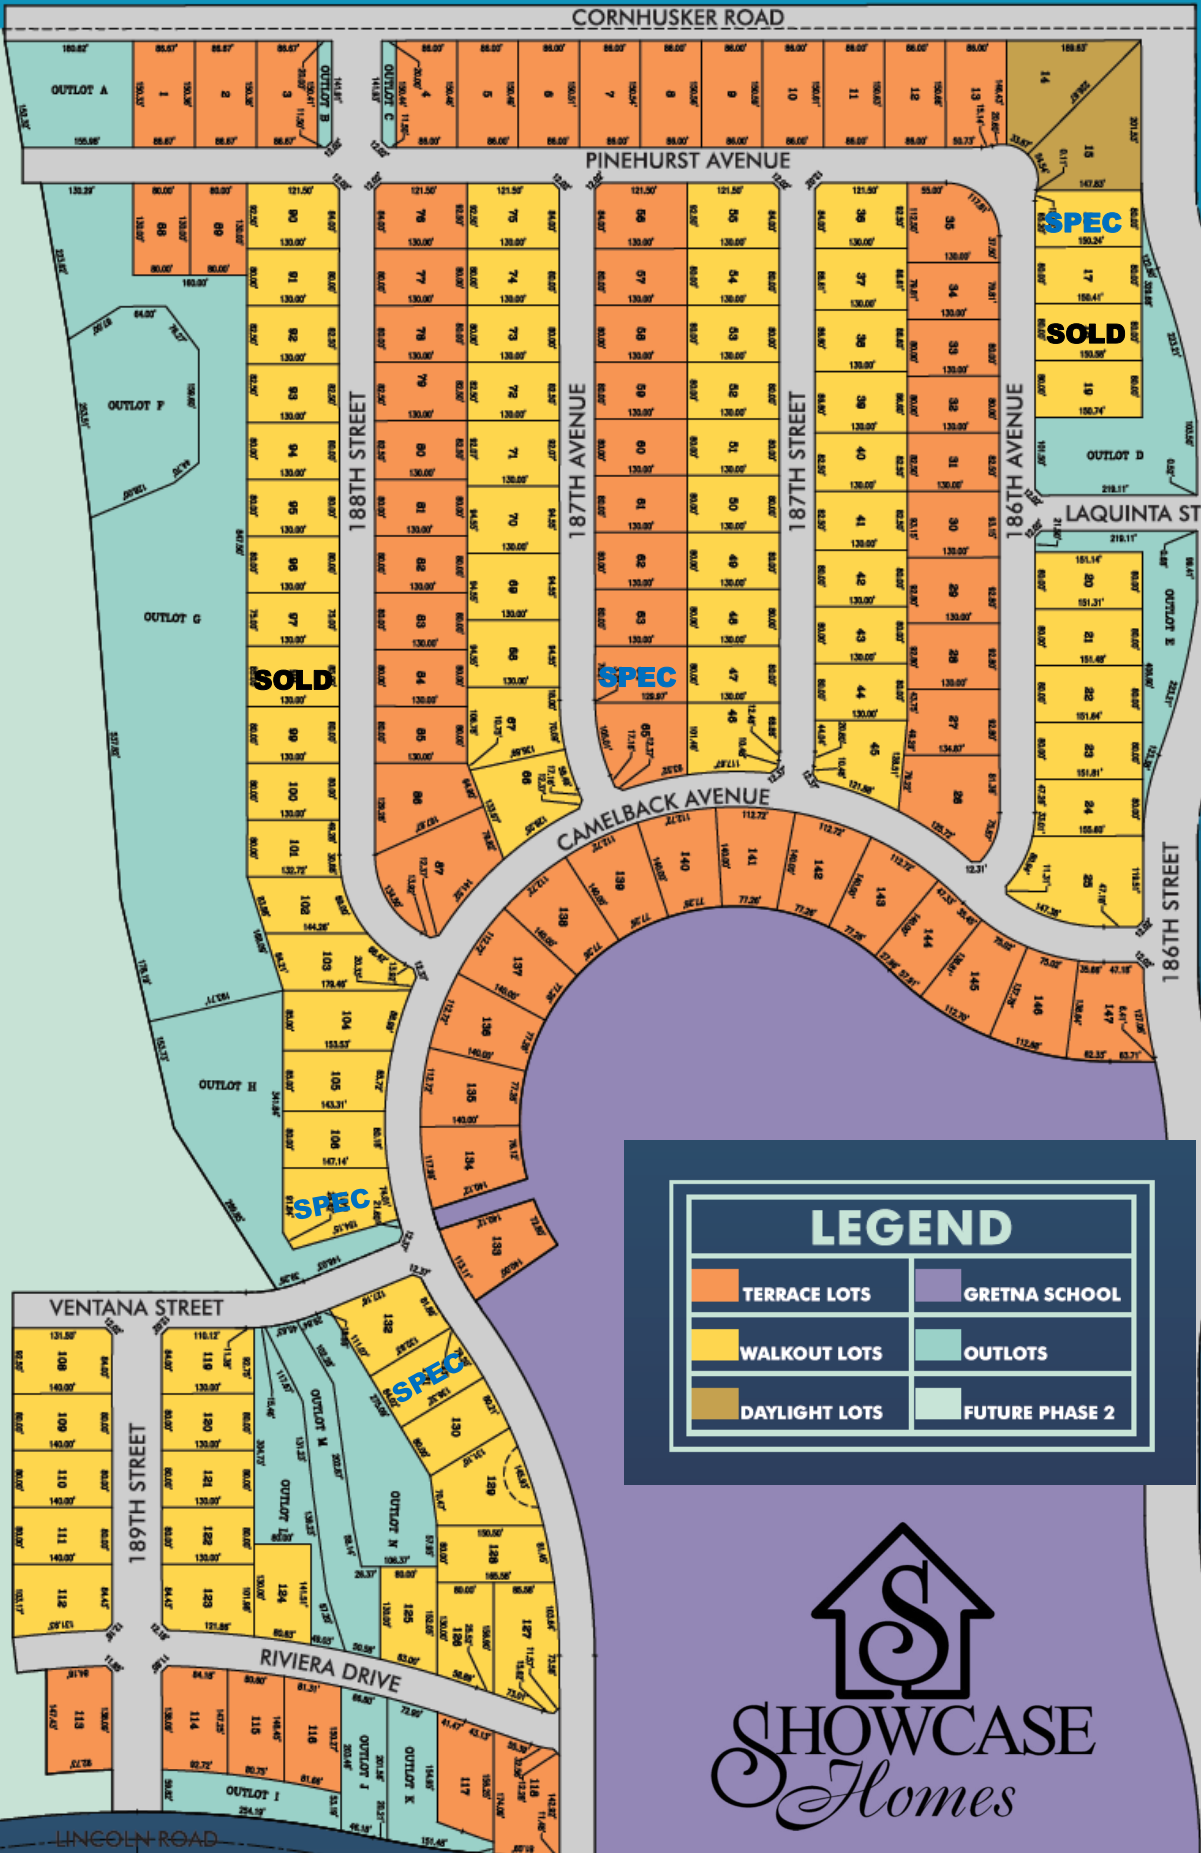

# Aspen Creek North

LEGEND	
	TERRACE LOTS
	WALKOUT LOTS
	DAYLIGHT LOTS
	GRETNA SCHOOL
	OUTLOTS
	FUTURE PHASE 2